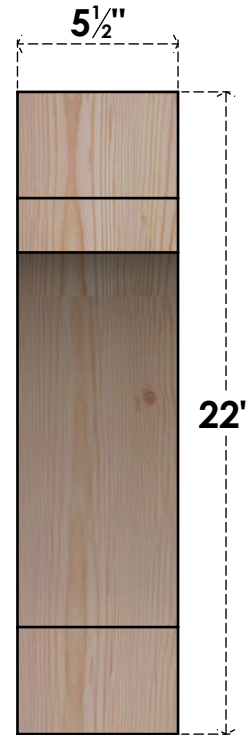

BRC06X22X22MRC00SDF

5 1/2"W X 22"D X 22"H MERCED SMOOTH BRACE, DOUGLAS FIR

SIDE

FRONT

EKENA MILLWORK
 2300 WEST MAIN ST.
 CLARKSVILLE, TX 75426
 TOLL FREE: 866-607-0453
 WWW.EKENAMILLWORK.COM

NOTES

1. INSTALLATION TO BE COMPLETED IN ACCORDANCE WITH MANUFACTURER'S SPECIFICATIONS.
2. DRAWING MAY NOT BE TO SCALE
3. THIS DRAWING IS INTENDED FOR DESIGN AND PLANNING PURPOSES ONLY.
4. ALL INFORMATION CONTAINED HEREIN WAS CURRENT AT THE TIME OF DEVELOPMENT BUT MUST BE REVIEWED AND APPROVED BY THE PRODUCT MANUFACTURER TO BE CONSIDERED ACCURATE.
5. PRODUCTS ARE NOT KILN DRIED. THIS ITEM IS UNIQUE AND WILL CONTAIN THE NATURAL VARIATIONS THAT THE WOOD SPECIES OFFERS. THIS MAY RESULT IN VARIATIONS UP TO 1/4"