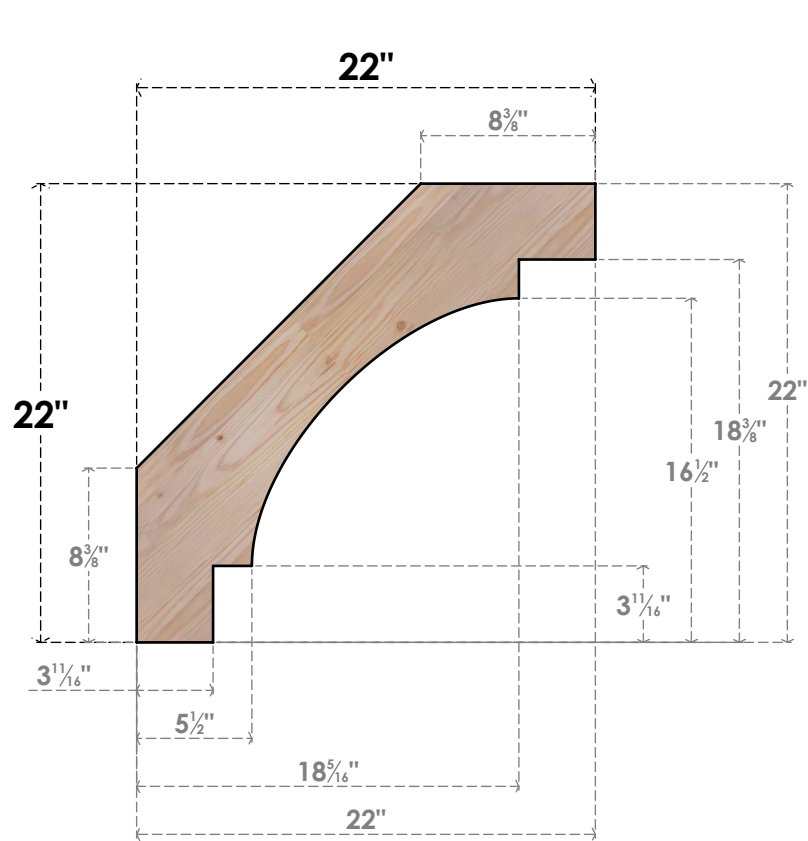

BRC06X22X22MRC00SDF

5 1/2"W X 22"D X 22"H MERCED SMOOTH BRACE, DOUGLAS FIR

SIDE

FRONT

EKENA MILLWORK
 2300 WEST MAIN ST.
 CLARKSVILLE, TX 75426
 TOLL FREE: 866-607-0453
 WWW.EKENAMILLWORK.COM

NOTES

1. INSTALLATION TO BE COMPLETED IN ACCORDANCE WITH MANUFACTURER'S SPECIFICATIONS.
2. DRAWING MAY NOT BE TO SCALE
3. THIS DRAWING IS INTENDED FOR DESIGN AND PLANNING PURPOSES ONLY.
4. ALL INFORMATION CONTAINED HEREIN WAS CURRENT AT THE TIME OF DEVELOPMENT BUT MUST BE REVIEWED AND APPROVED BY THE PRODUCT MANUFACTURER TO BE CONSIDERED ACCURATE.
5. PRODUCTS ARE NOT KILN DRIED. THIS ITEM IS UNIQUE AND WILL CONTAIN THE NATURAL VARIATIONS THAT THE WOOD SPECIES OFFERS. THIS MAY RESULT IN VARIATIONS UP TO 1/4"